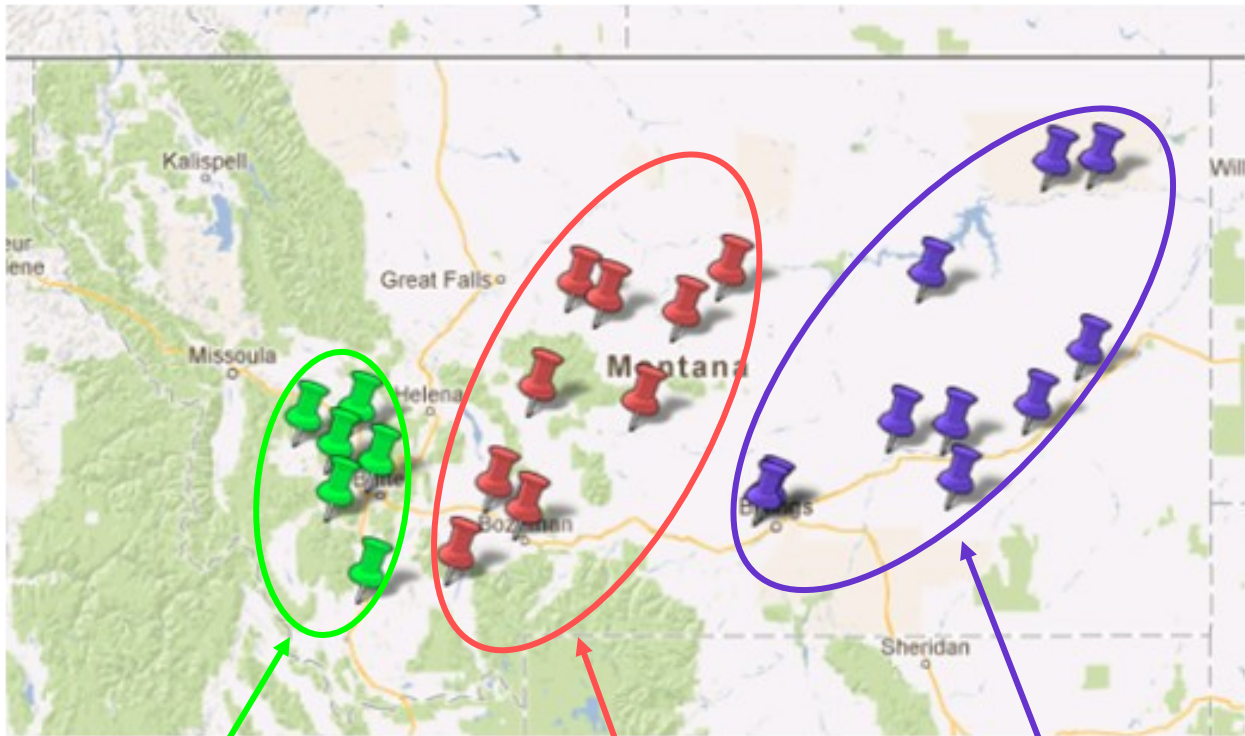

Proposed assignment of Yellowstone churches to the the geographic covenant communities

Green push pins: West Covenant Community
 Red push pins: North-South Covenant Community
 Purple push pins: East Covenant Community

**West
Covenant Community**

**North-South
Covenant Community**

**East
Covenant Community**

- Anaconda
- Big Hole
- Butte
- Deer Lodge
- Dillon
- Phillipsburg

- Bozeman
- Ennis
- Geysr
- Harlowton
- Lewistown
- Manhattan
- Roy
- Stanford
- White Sulphur Springs

- Billings, First
- Billings, St. Andrew
- Colstrip
- Forsyth
- Hysham
- Jordan
- Miles City
- Poplar
- Terry
- Wolf Point